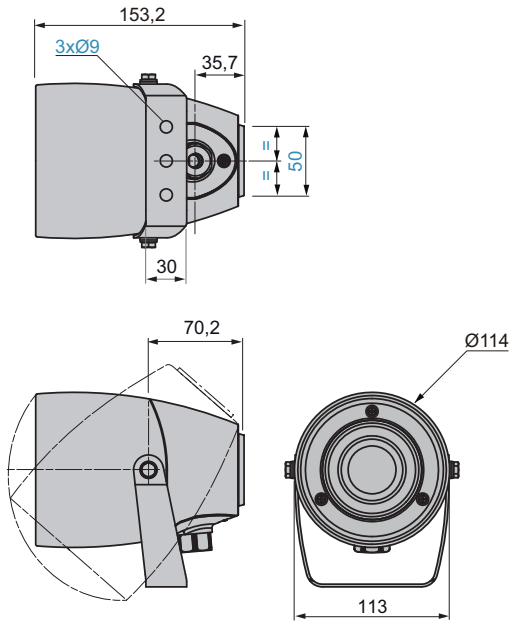

(1) AWG: American Wire Gauge.

References

XVS 10M

XVS 14MW

XVS 72BM

XVS 96BM

Description	Voltage V	Colour	Reference	Weight kg
Sirens 106 dB, 2 tones	~ 12-24	White	XVS 10BMW	0.800
	~ 120	White	XVS 10GMW	1.000
	~ 230	White	XVS 10MMW	1.000
Multisound siren 105 dB, 43 tones 8 channels Pre-wired	~ 12/24	White	XVS 14BMW	1.000
	~ 120	White	XVS 14GMW	1.200
	~ 240	White	XVS 14MMW	1.200
Electronic alarms 90 dB, 16 tones Panel Mount DIN72 4 channels	~ 12/24	PNP, Black	XVS 72BMBP	0.180
		PNP, White	XVS 72BMWP	0.180
		NPN, Black	XVS 72BMBN	0.180
		NPN, White	XVS 72BMWN	0.180
Electronic alarms 96 dB, 16 tones Panel Mount DIN96 4 channels	~ 12/24	PNP, Black	XVS 96BMBP	0.400
		PNP, White	XVS 96BMWP	0.400
		NPN, Black	XVS 96BMBN	0.400
		NPN, White	XVS 96BMWN	0.400

Dimensions

XVS 10M

XVS 14MW

XVS 72BM

XVS 96BM