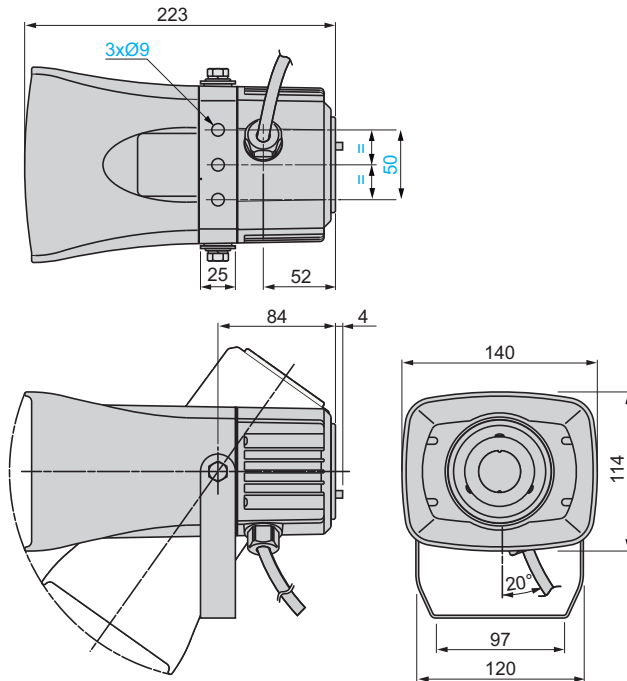

(1) AWG: American Wire Gauge.

References

XVS 10M

XVS 14MW

XVS 72BM

XVS 96BM

Description	Voltage V	Colour	Reference	Weight kg
Sirens 106 dB, 2 tones	~ 12-24	White	XVS 10BMW	0.800
	~ 120	White	XVS 10GMW	1.000
	~ 230	White	XVS 10MMW	1.000
Multisound siren 105 dB, 43 tones 8 channels Pre-wired	~ 12/24	White	XVS 14BMW	1.000
	~ 120	White	XVS 14GMW	1.200
	~ 240	White	XVS 14MMW	1.200
Electronic alarms 90 dB, 16 tones Panel Mount DIN72 4 channels	~ 12/24	PNP, Black	XVS 72BMBP	0.180
		PNP, White	XVS 72BMWP	0.180
		NPN, Black	XVS 72BMBN	0.180
		NPN, White	XVS 72BMWN	0.180
Electronic alarms 96 dB, 16 tones Panel Mount DIN96 4 channels	~ 12/24	PNP, Black	XVS 96BMBP	0.400
		PNP, White	XVS 96BMWP	0.400
		NPN, Black	XVS 96BMBN	0.400
		NPN, White	XVS 96BMWN	0.400

Dimensions

XVS 10M

XVS 14MW

XVS 72BM

XVS 96BM